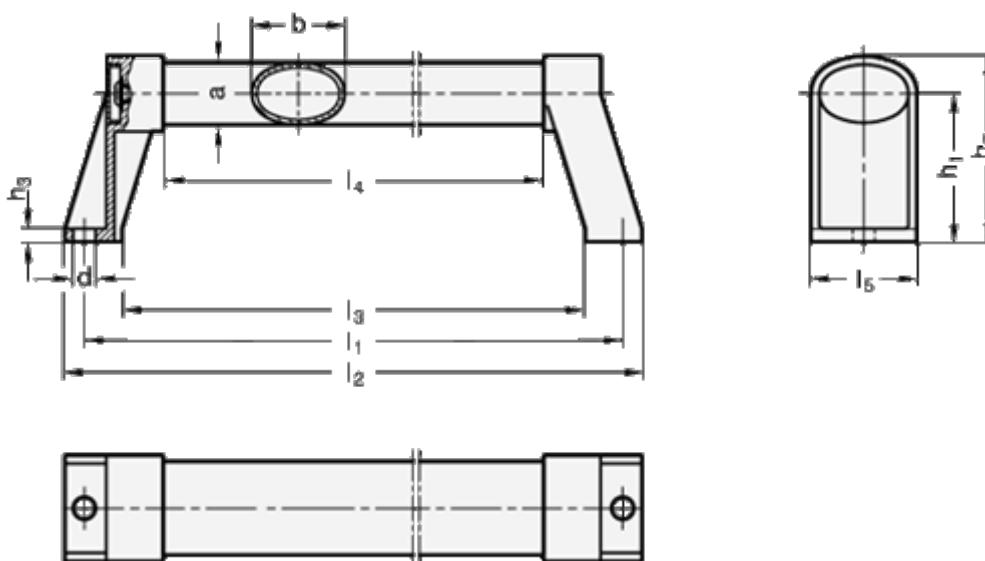

Article number: 20334136250SW

Description: E+G Oval tubular handle  
GN 334.1-36-250-SW

## Measures

a = 24	l3 = 221
b = 36	l4 = 189
d = 8.5	l5 = 41
h1 = 57	
h2 = 72	
h3 = 5	
l1 = 250	
l2 = 265	